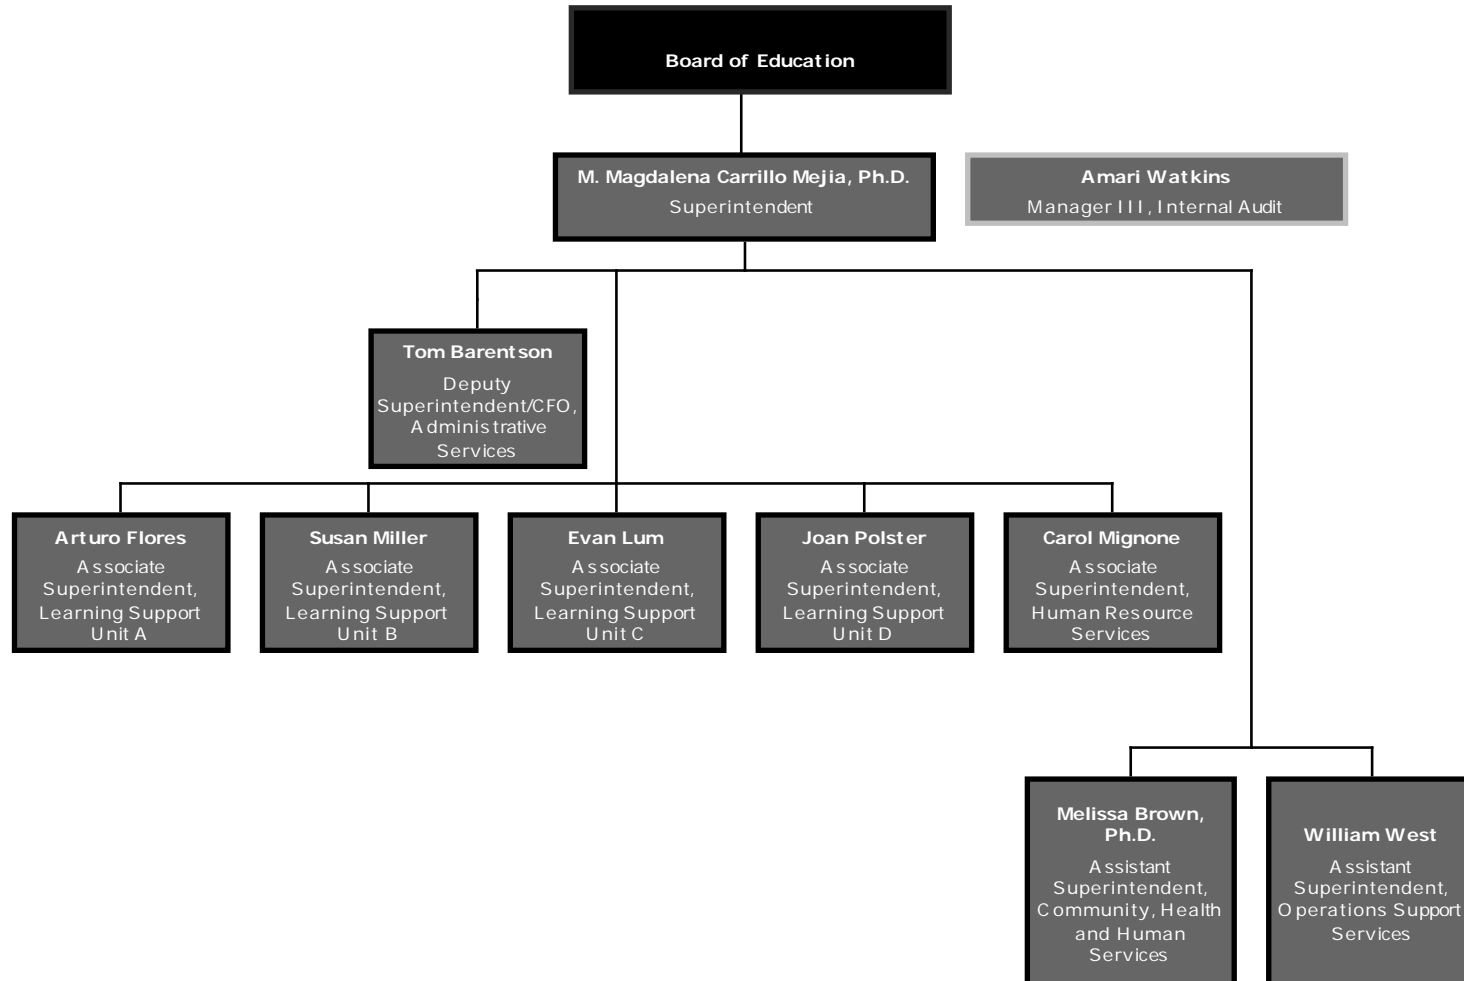

Sacramento City Unified School District

Organization Chart 2005-06 School Year

Prepared by
Human Resource Services
April 19, 2006

Sacramento City Unified School District SUPERINTENDENT'S CABINET

April 19, 2006