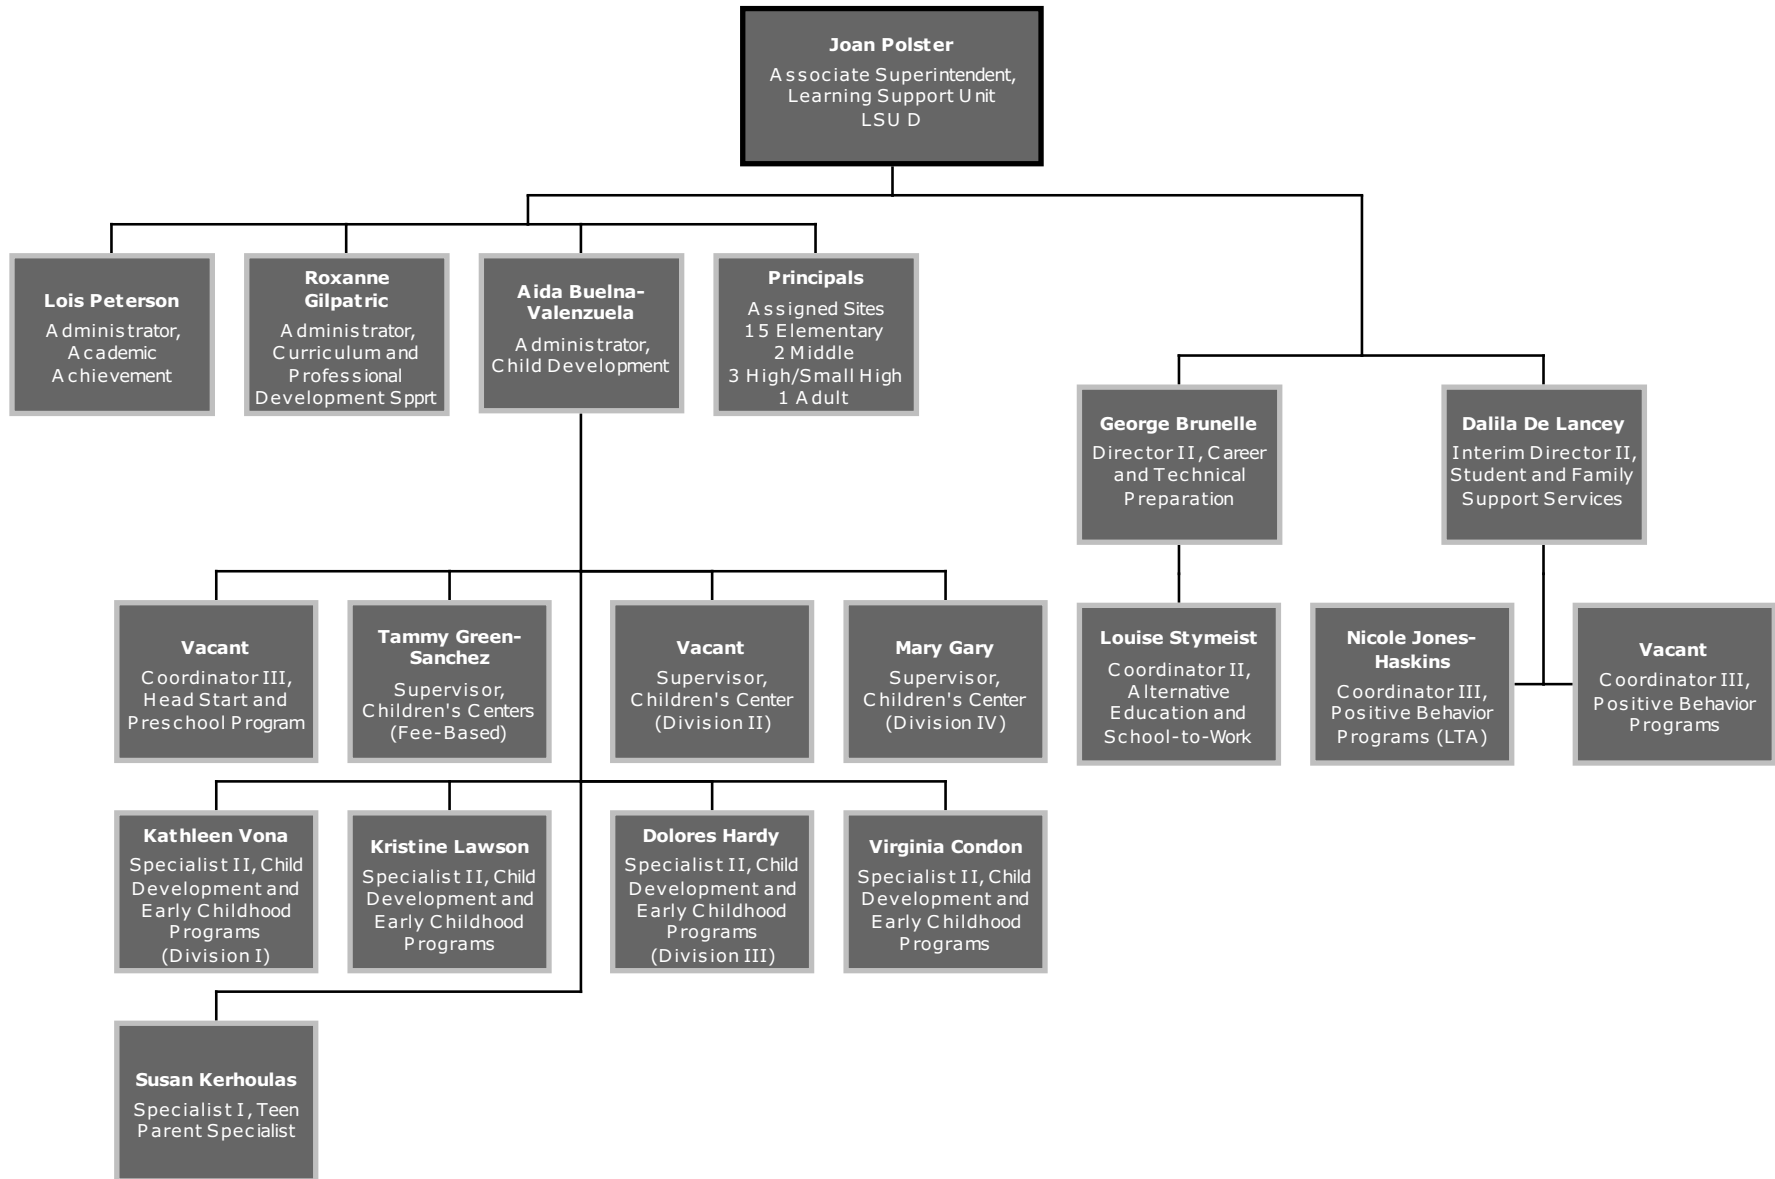

April 19, 2006

Sacramento City Unified School District LEARNING SUPPORT UNIT C

April 19, 2006

Sacramento City Unified School District LEARNING SUPPORT UNIT D

April 19, 2006

Sacramento City Unified School District ADMINISTRATIVE SERVICES