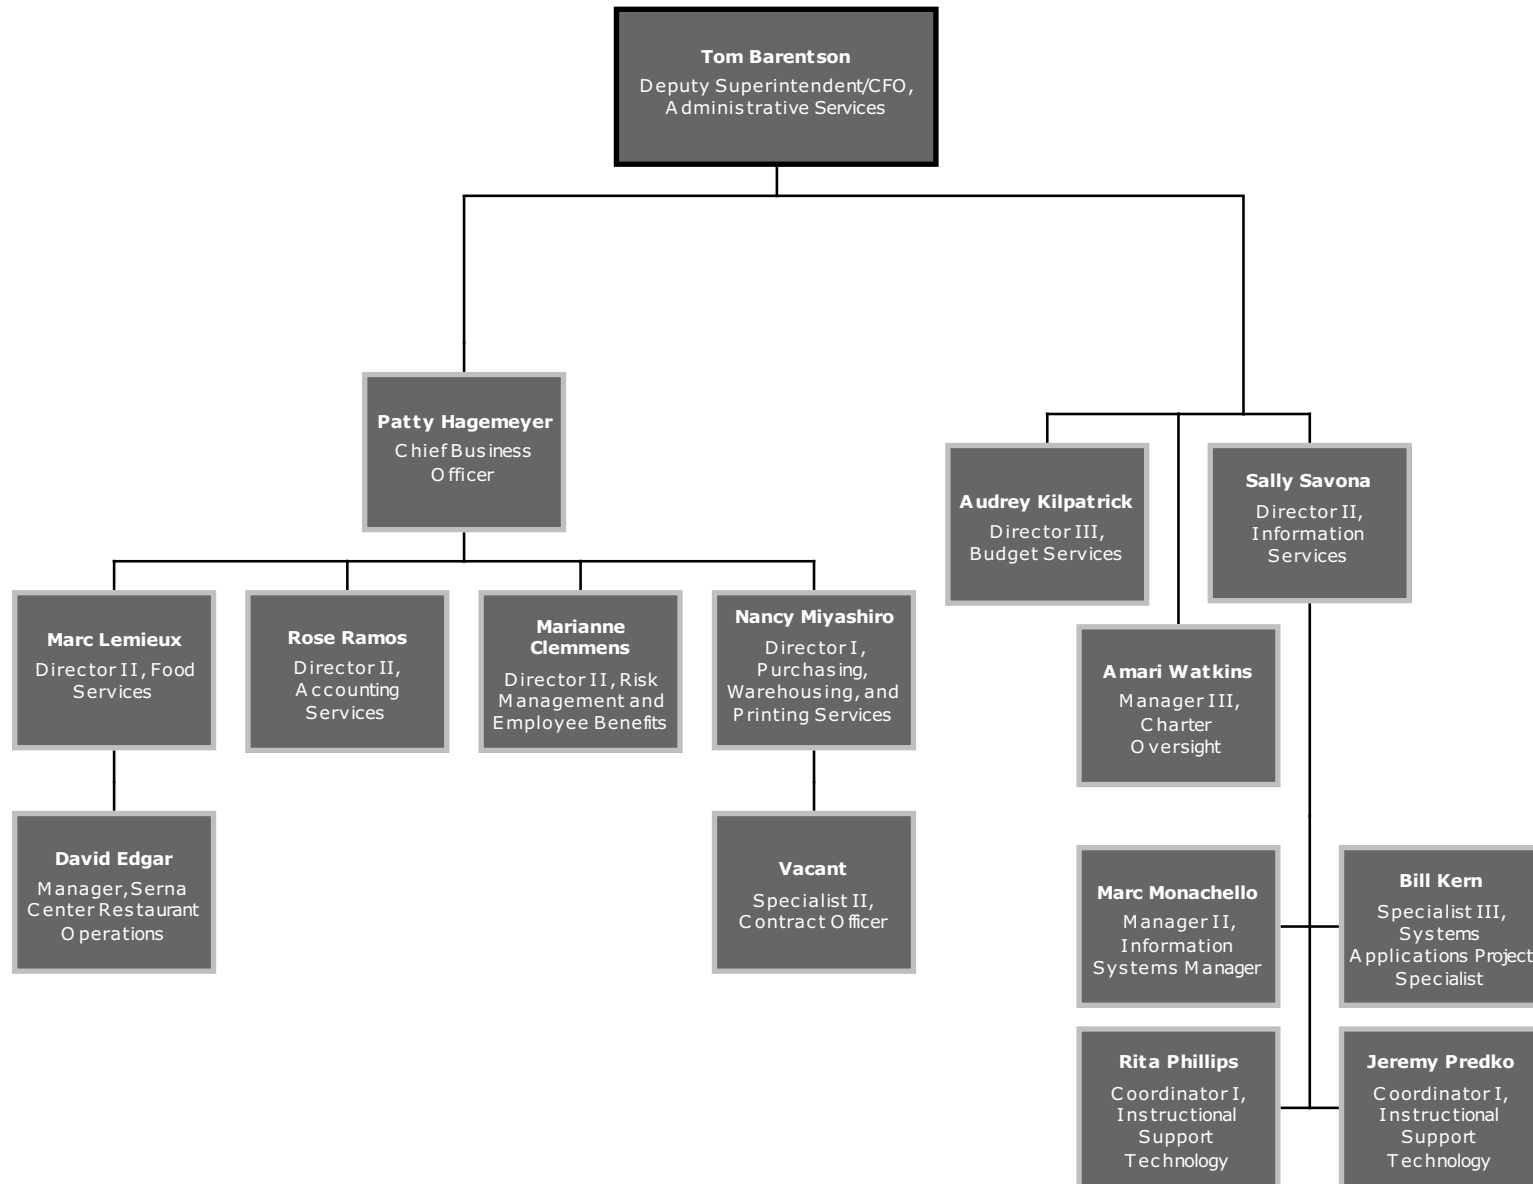

Sacramento City Unified School District ADMINISTRATIVE SERVICES

April 19, 2006