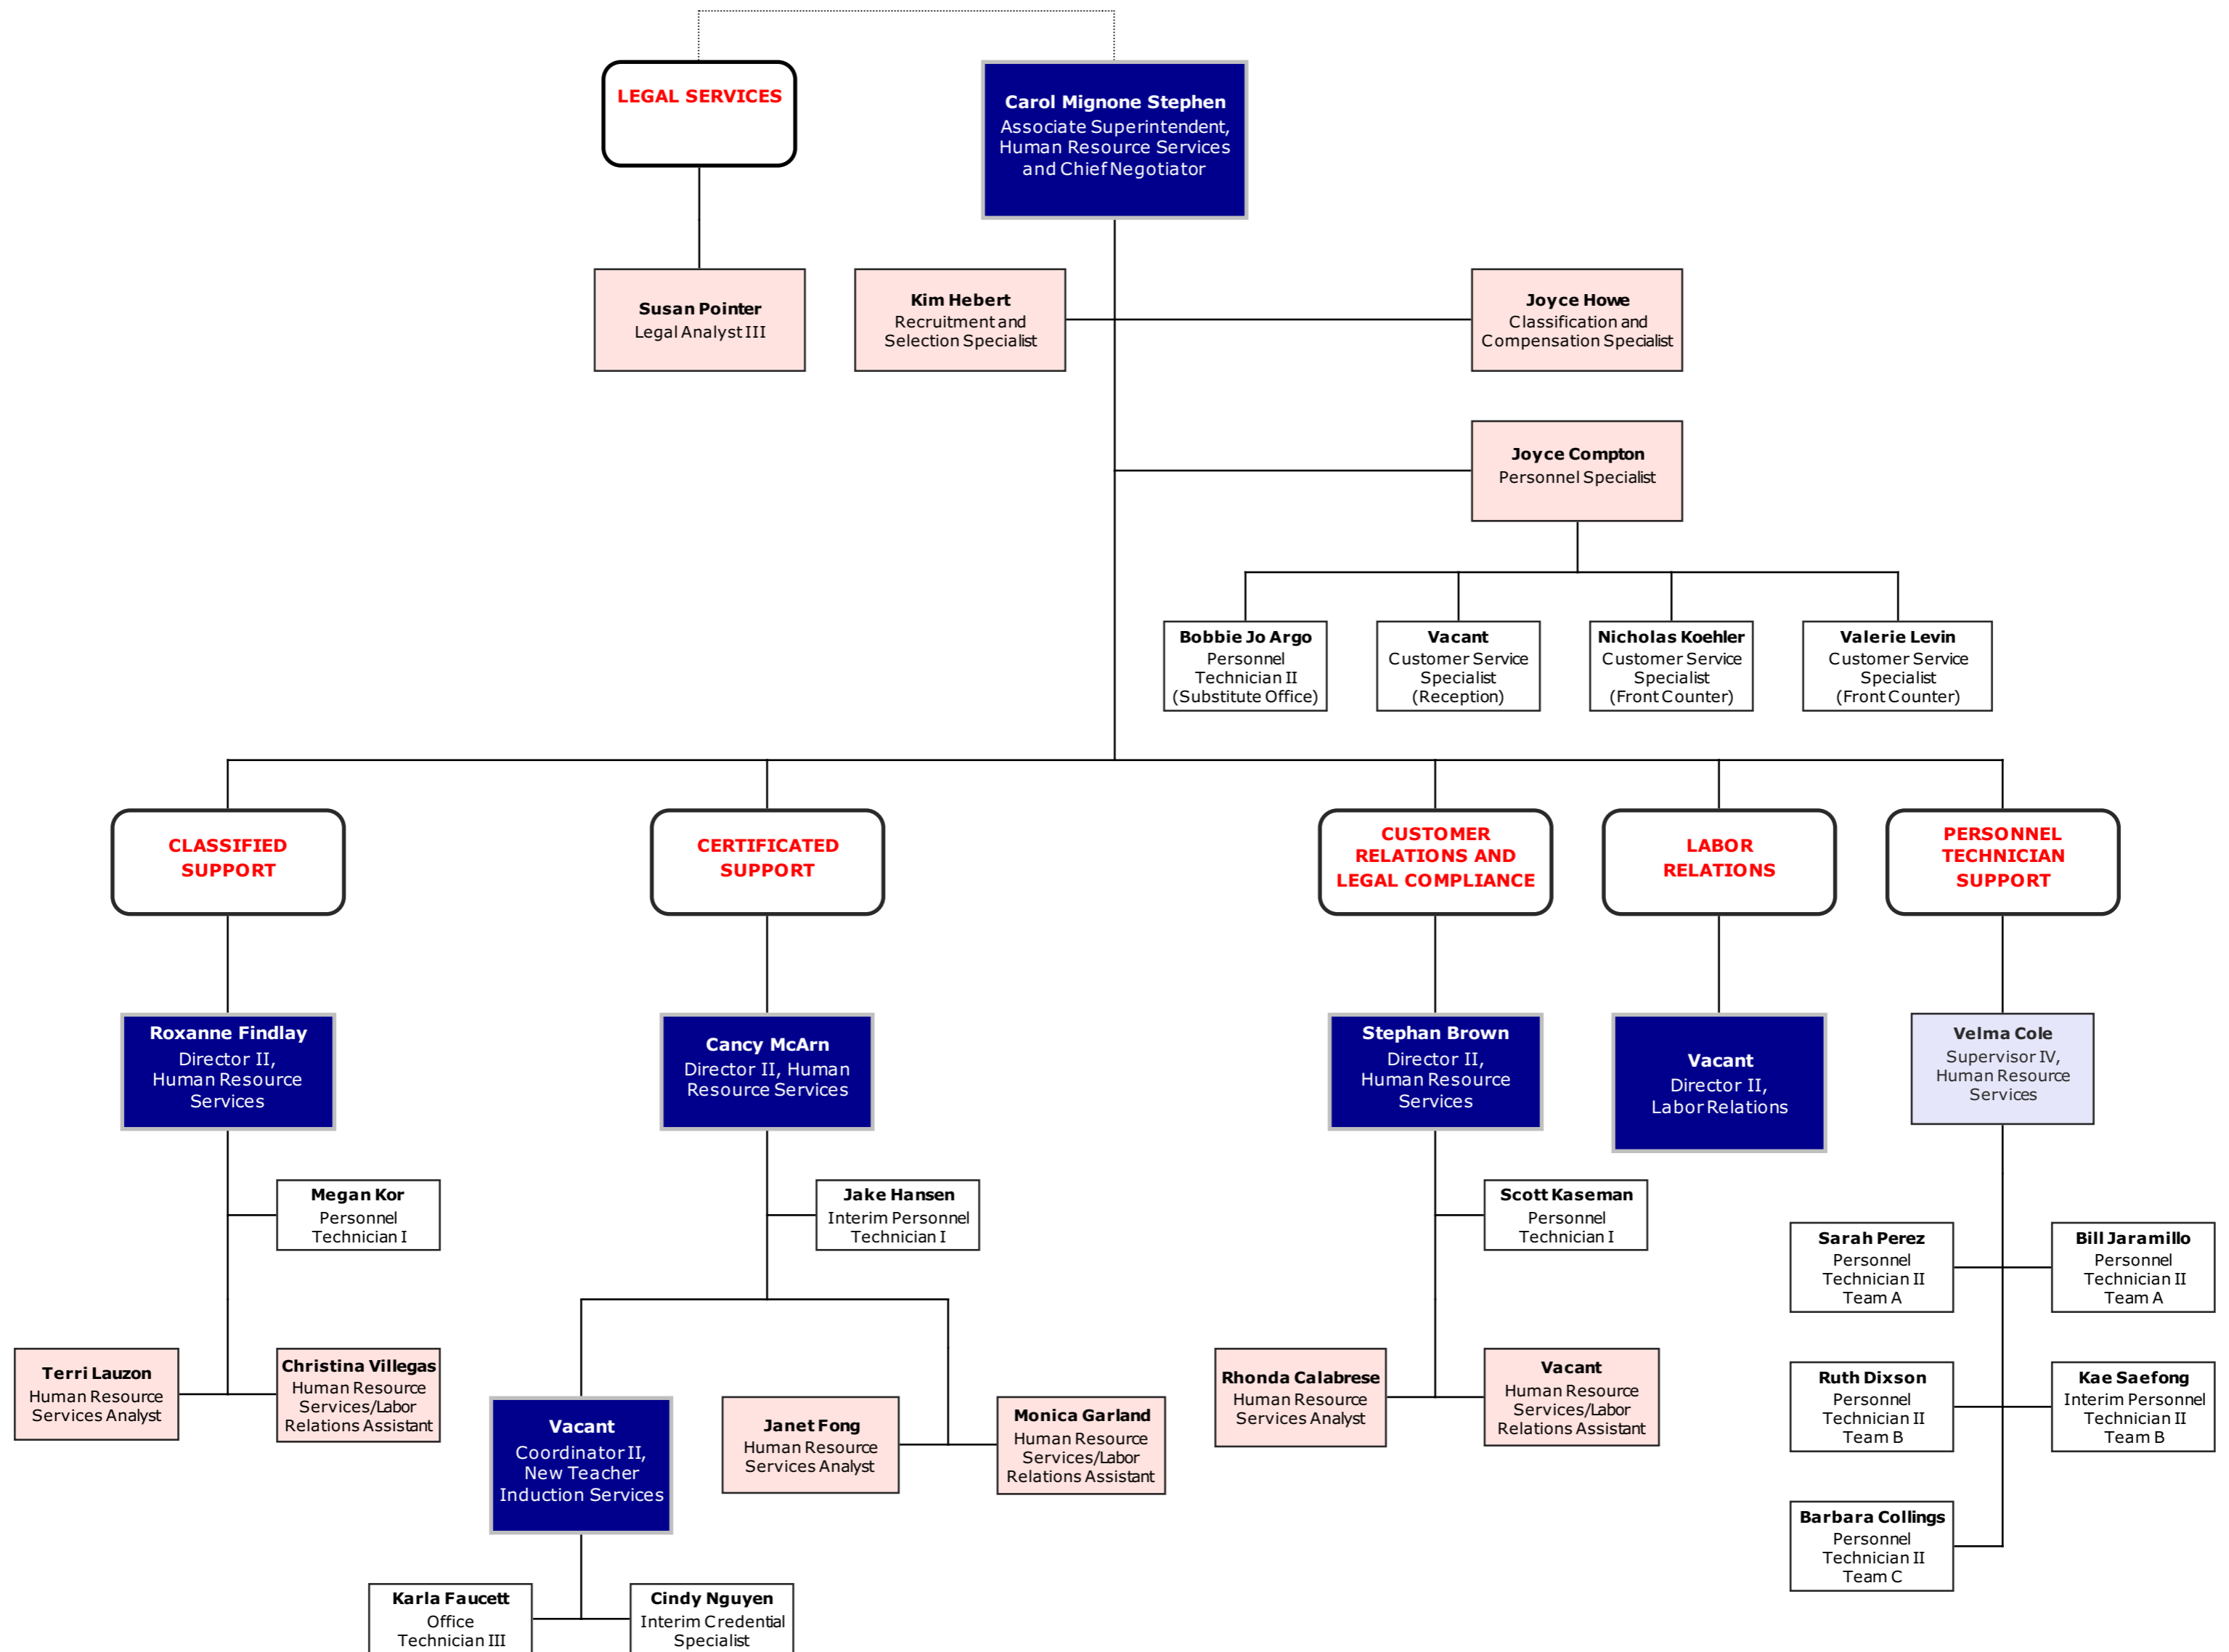

# Sacramento City Unified School District HUMAN RESOURCE SERVICES

August 7, 2009

**Box Legend**  
 Management = Navy Blue  
 Confidential = Pink  
 Supervisory = Lt. Blue  
 Classified = White